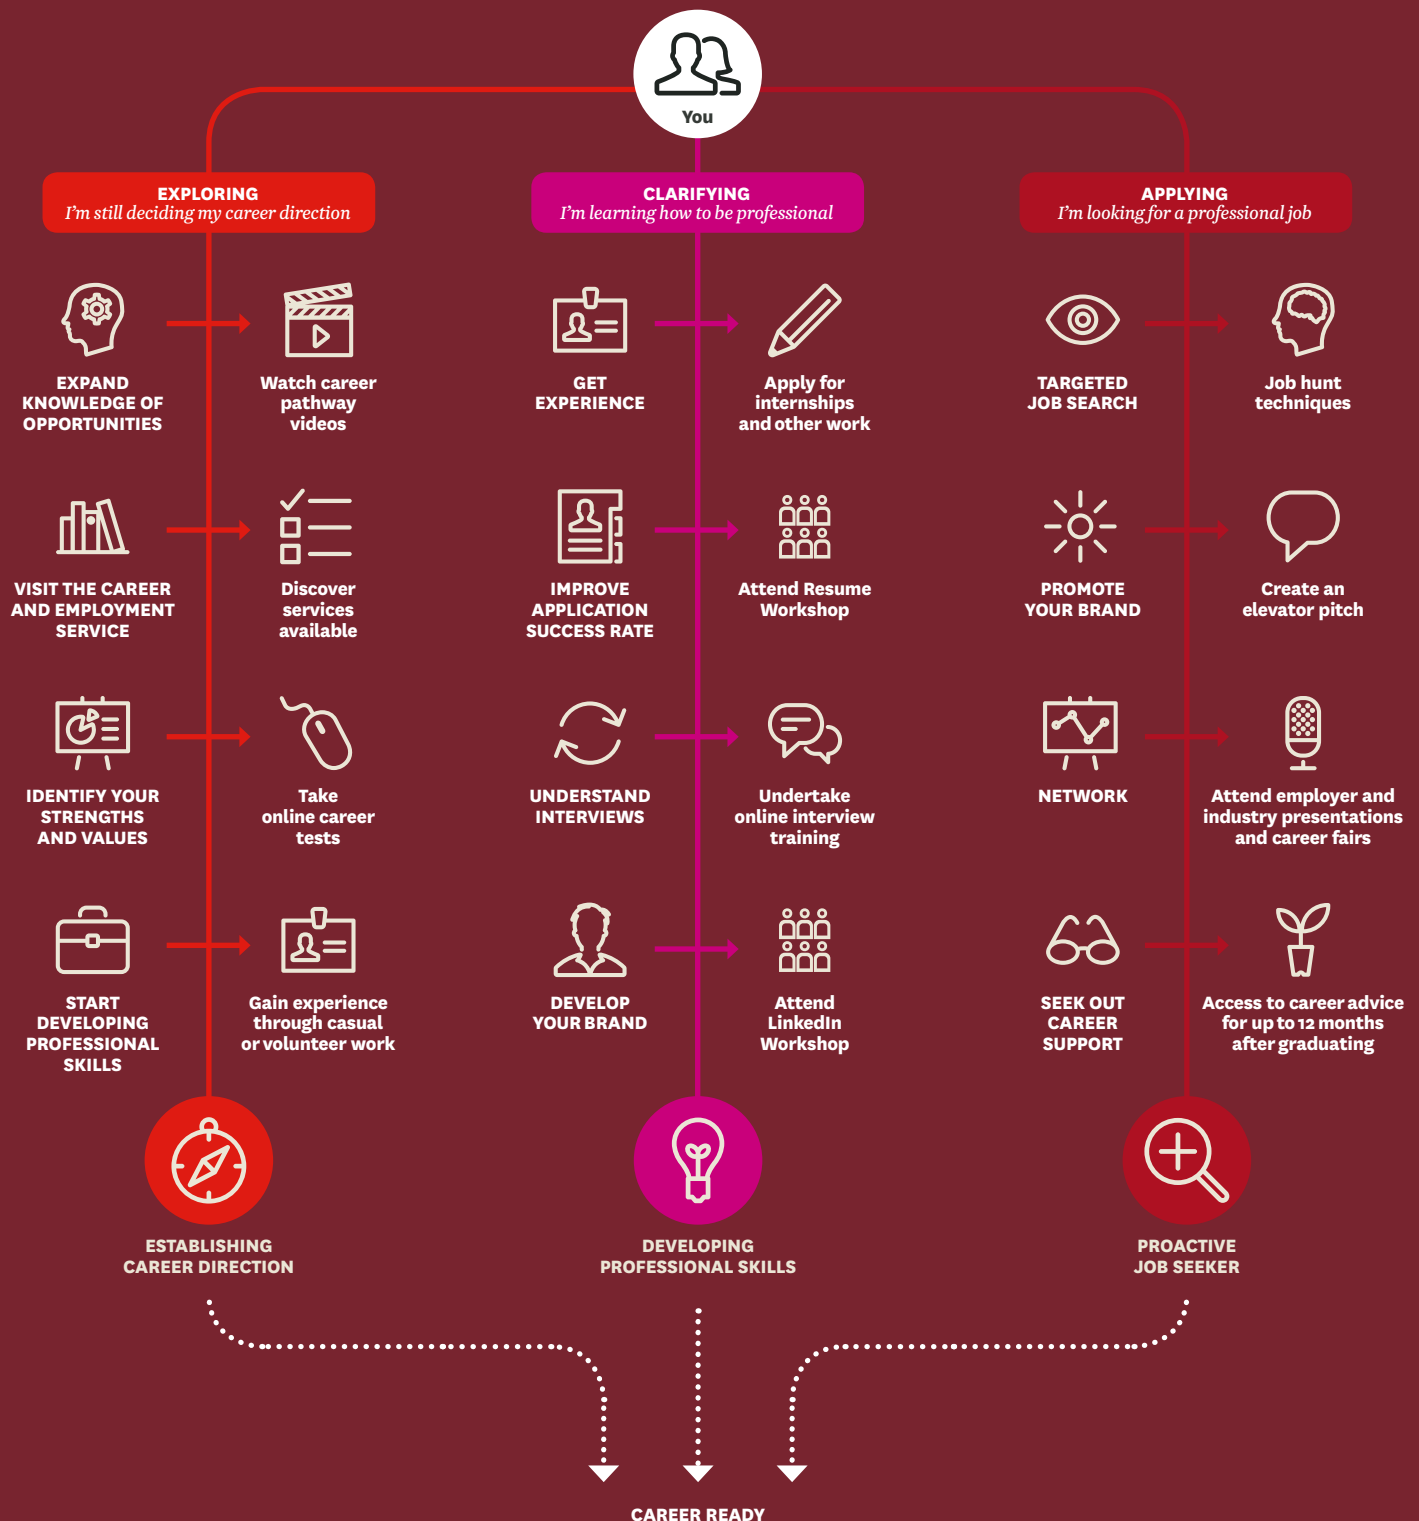

Undergraduate Student Experience Map

CAREERS

CAREER SERVICES

- Have a question?
Contact **Career and Employment Service**
- Need academic advice,
contact **Your Faculty Student Centre**
- Submit your questions online
through **careers@mq.edu.au**

SAFETY AND WELLBEING

- Safety and Security on Campus** (02 9850 9999)
- Campus Wellbeing**
- 1800MQ Care**

NEWS AND INFORMATION

- Student email**
- Facebook**
- MyMQ newsletter**