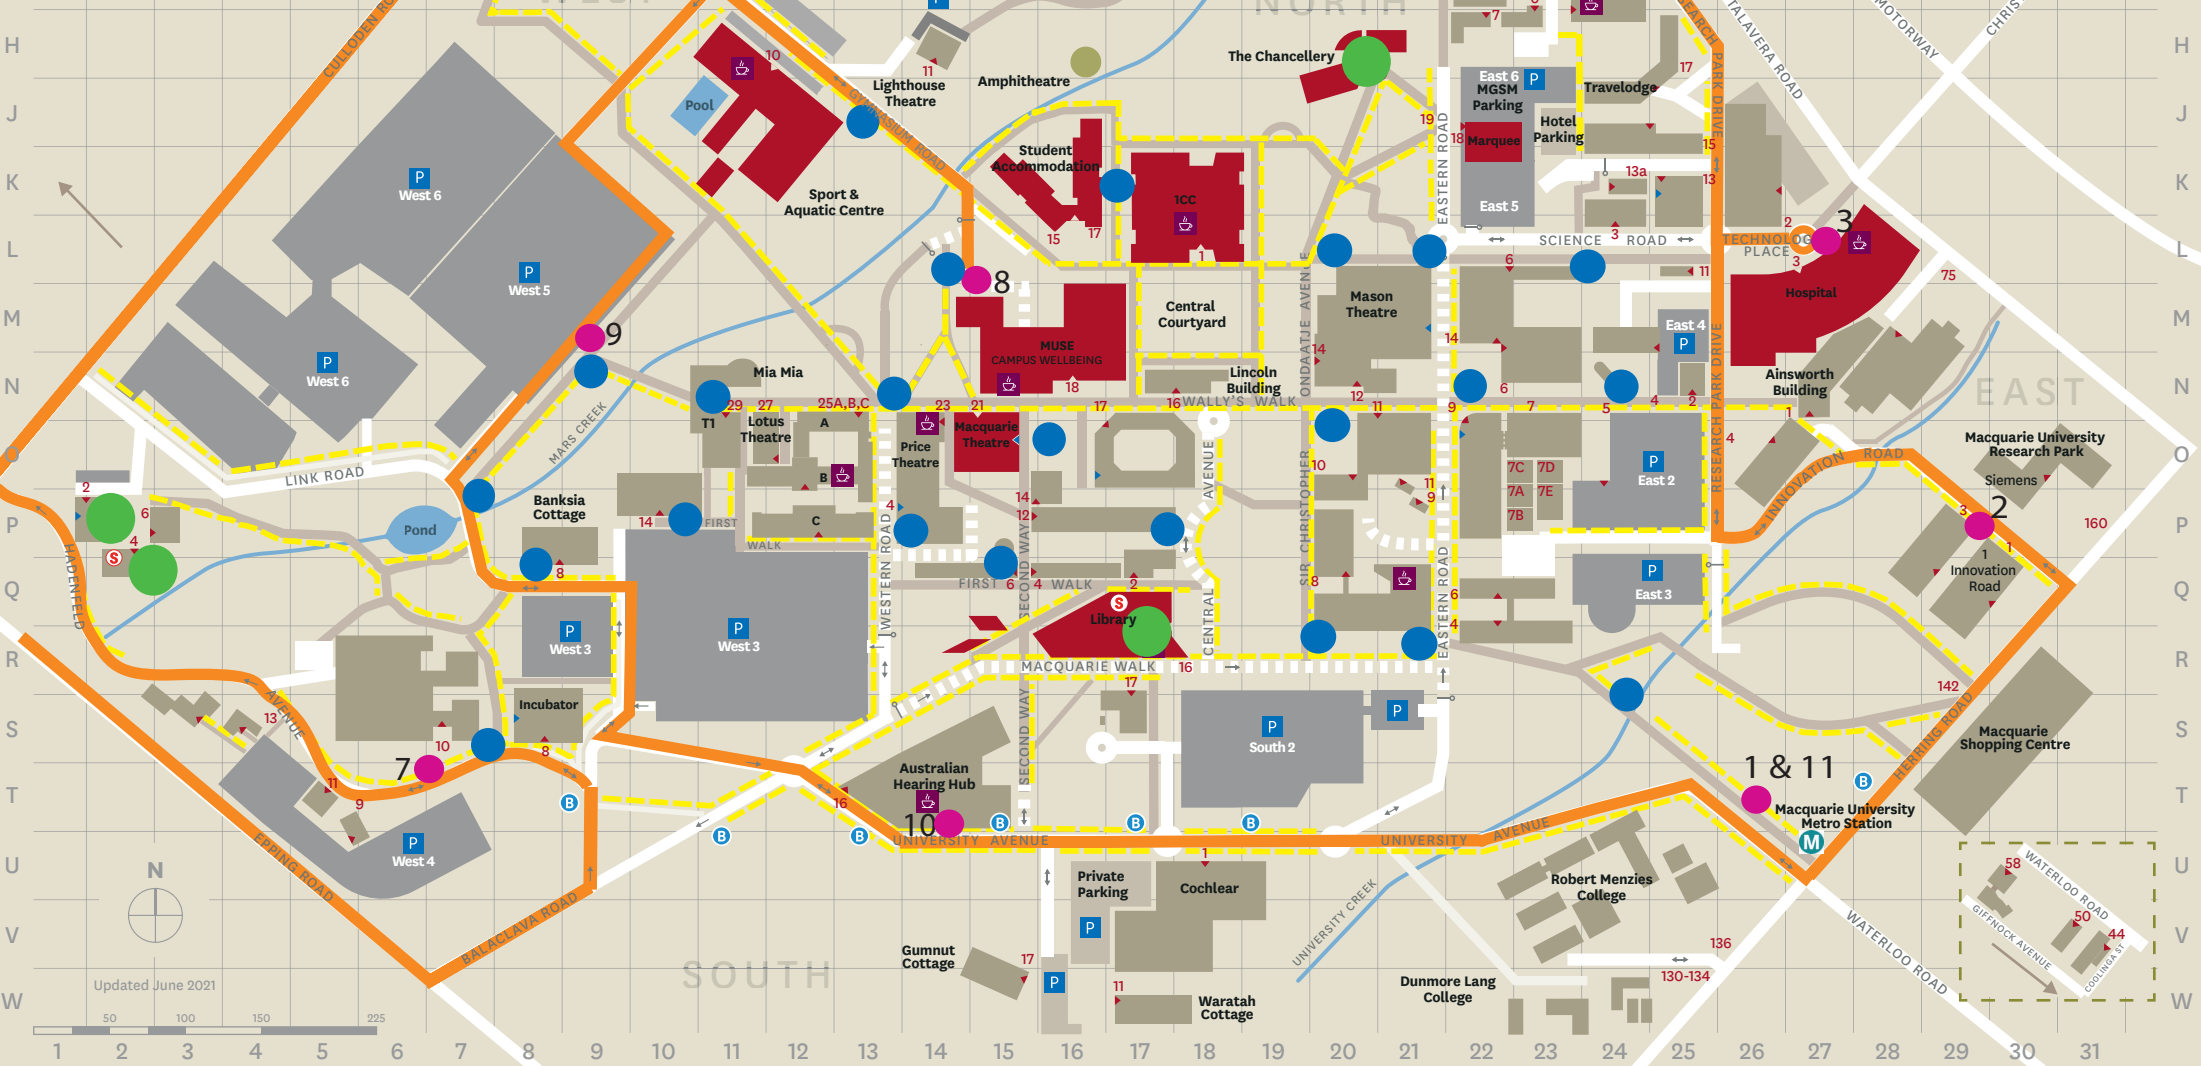

- Legend**
-  PATHWAYS
 -  PATHS ILLUMINATED AT NIGHT
 -  ROADS
 -  SHARED ZONES
 -  SHUTTLE BUS ROUTE
 -  SHUTTLE BUS STOP
 -  HELP POINT
 -  GREEN LIGHT BUILDING
 -  CAMPUS WELLBEING
 -  PARKING
 -  SECURITY & INFORMATION
 -  BUS STOP
 -  METRO STOP
 -  BOOM GATE

Updated June 2021